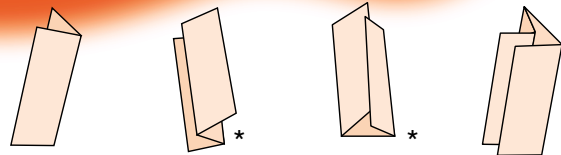

SIMPLIMATIC SPECIFICATIONS

Speed:	up to 140 sheets/minute
Paper Size:	5 3/4" x 6" to 8 1/2" x 14"
Paper Wt.:	16 to 24 lb. bond up to 60 lb. offset
Electrical:	12 V DC, power pack included
Size:	13" W x 8 3/4" H x 12" L
Ship Wt.:	26 lbs.

* Fold option not available on 8 1/2" x 14" paper.

DEALER: